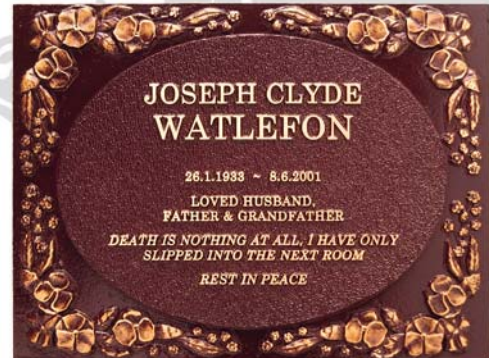

SCULPTURED COLUMBARIUM PLAQUES

> Flower and Trees Series

This range of plaques is suitable for fixing to memorial walls, curbs and on bases in garden situations. The plaques are available in a range of sizes and can be used in portrait or landscape orientation. The central elevated oval section that contains the inscription is framed with sculptured Bas Relief emblems.

Five designs are available for selection. Options of additional emblems and colours are also available.

> Roses

> Centenary Pansies

> Gum Leaves

> Pansies

> Oak Leaves

> Standard Sizes

Size	Plaque Code	Inscription Lines
6" x 7"	Portrait ZRC	8
9" x 7"	Landscape ZRD	8