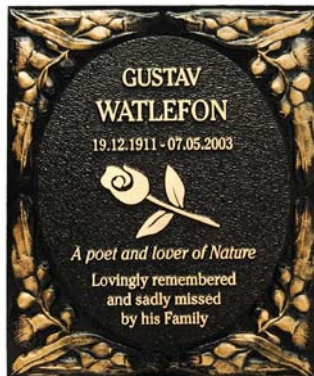

SCULPTURED COLUMBARIUM PLAQUES

> Flower and Trees Series

This range of plaques is suitable for fixing to memorial walls, curbs and on bases in garden situations. The plaques are available in a range of sizes and can be used in portrait or landscape orientation. The central elevated oval section that contains the inscription is framed with sculptured Bas Relief emblems.

Five designs are available for selection. Options of additional emblems and colours are also available.

> Roses

> Centenary Pansies

> Gum Leaves

> Pansies

> Oak Leaves

> Standard Sizes

Size	Plaque Code	Inscription Lines
6" x 7"	Portrait ZRC	8
9" x 7"	Landscape ZRD	8