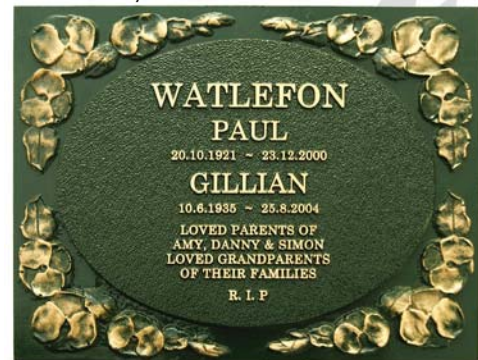

SCULPTURED COLUMBARIUM PLAQUES

> Flower and Trees Series

This range of plaques is suitable for fixing to memorial walls, curbs and on bases in garden situations. The plaques are available in a range of sizes and can be used in portrait or landscape orientation. The central elevated oval section that contains the inscription is framed with sculptured Bas Relief emblems.

Five designs are available for selection. Options of additional emblems and colours are also available.

> Roses

> Centenary Pansies

> Gum Leaves

> Pansies

> Oak Leaves

> Standard Sizes

Size	Plaque Code	Inscription Lines
6" x 7"	Portrait ZRC	8
9" x 7"	Landscape ZRD	8