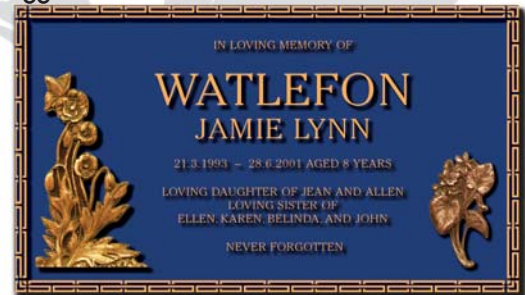

> Peacefulness

suggested additional Bas relief Motif: Violets