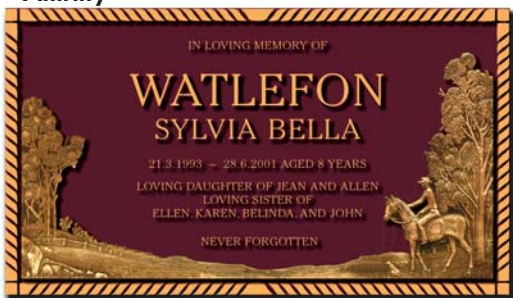

SCULPTURE SERIES WITH NATURE THEMES

> Daffodils

suggested additional Flat Motif: Thin Latin Cross

> Flannel Flowers

> Wattle

suggested additional Bas relief Motif: Waratah Flower

> Gum Trees

> Affinity