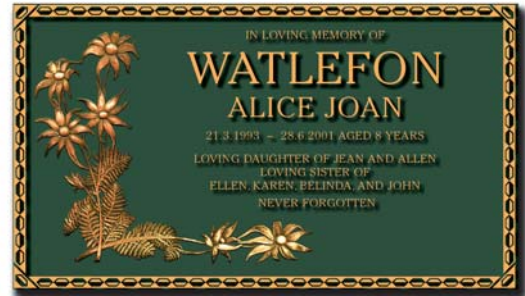

SCULPTURE SERIES WITH NATURE THEMES

> Daffodils

suggested additional Flat Motif: Thin Latin Cross

> Flannel Flowers

> Wattle

suggested additional Bas relief Motif: Waratah Flower

> Gum Trees

> Affinity