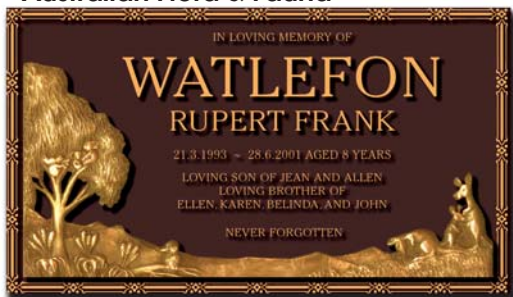

> Australian Flora & Fauna