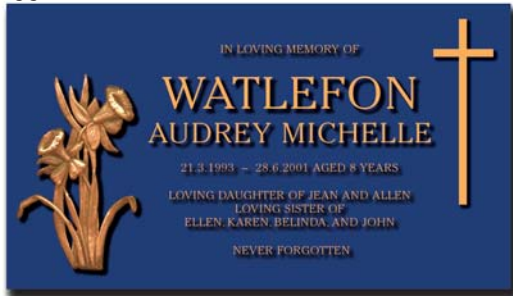

SCULPTURE SERIES WITH NATURE THEMES

> Daffodils

suggested additional Flat Motif: Thin Latin Cross

> Flannel Flowers

> Wattle

suggested additional Bas relief Motif: Waratah Flower

> Gum Trees

> Affinity