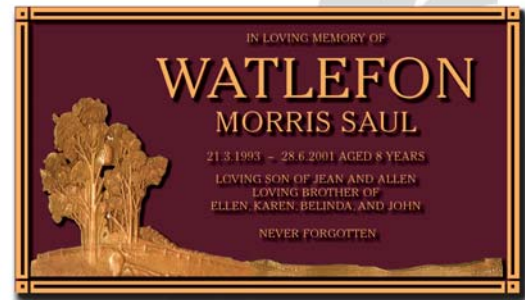

SCULPTURE SERIES WITH NATURE THEMES

> Daffodils

suggested additional Flat Motif: Thin Latin Cross

> Flannel Flowers

> Wattle

suggested additional Bas relief Motif: Waratah Flower

> Gum Trees

> Affinity