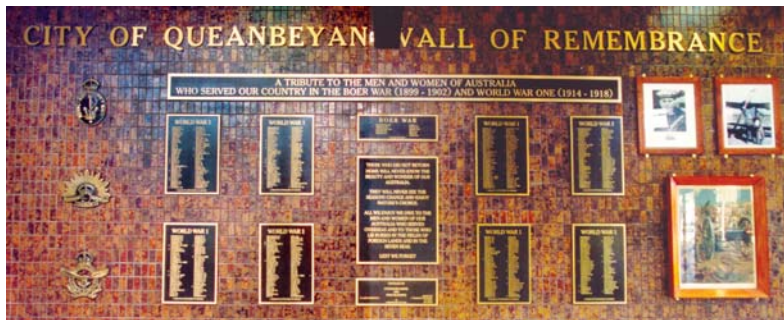

Honour rolls can contain the names & any other data such as rank & service details. Phoenix's compositors can arrange all the data in a logical format & provide a full sized proof so that the proposed plaque can be publicly displayed to ascertain any errors or omissions before the plaque is manufactured.