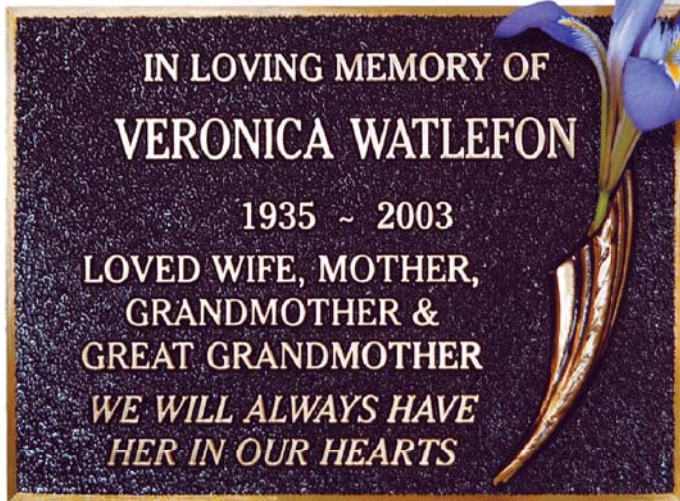

BR 334 Curved Vase