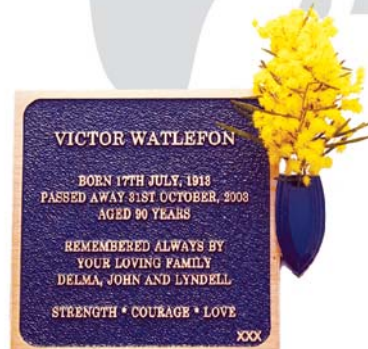

APO Bud Vase